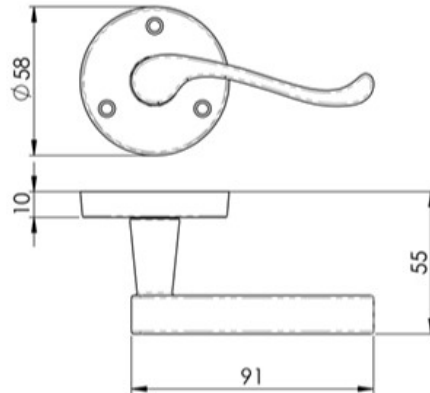

**PRODUCT DATA SHEET**

ITEM CODE	DL56
MANUFACTURER	CARLISLE BRASS LTD UK
BRAND	CARLISLE BRASS
AVAILABLE FINISH	POLISH BRASS
TYPE	LEVER HANDLE
ROSSETTE DIAMETER	58MM
PROJECTION	55MM
MECHANICAL WARRANTY	5YEARS