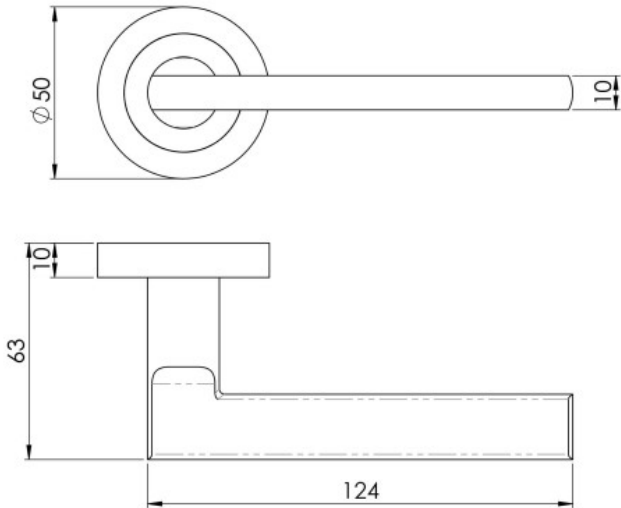

PRODUCT DATA SHEET

ITEM CODE	EUL030
MANUFACTURER	CARLISLE BRASS LTD UK
BRAND	CARLISLE BRASS
AVAILABLE FINISH	MATT BLACK
TYPE	LEVER HANDLE
DIAMETER	50MM
PROJECTION	63MM
MECHANICAL WARRANTY	25 YEARS