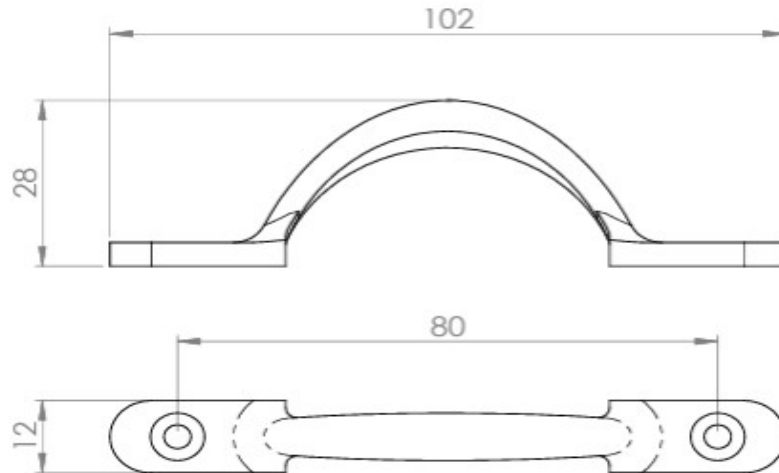

**PRODUCT DATA SHEET**

ITEM CODE	AA96
MANUFACTURER	CARLISLE BRASS LTD UK
BRAND	CARLISLE BRASS
AVAILABLE FINISH	POLISHED BRASS
TYPE	SASH WINDOW FITTING
LENGTH	102MM
PROJECTION	28MM
WIDTH	12MM
MECHANICAL WARRANTY	10 YEARS

10 Year Mechanical

**CARLISLE BRASS**

Parkhouse Road, Carlisle, Cumbria, CA3 0JU

**PRODUCT OF  
 THE UNITED  
 KINGDOM**