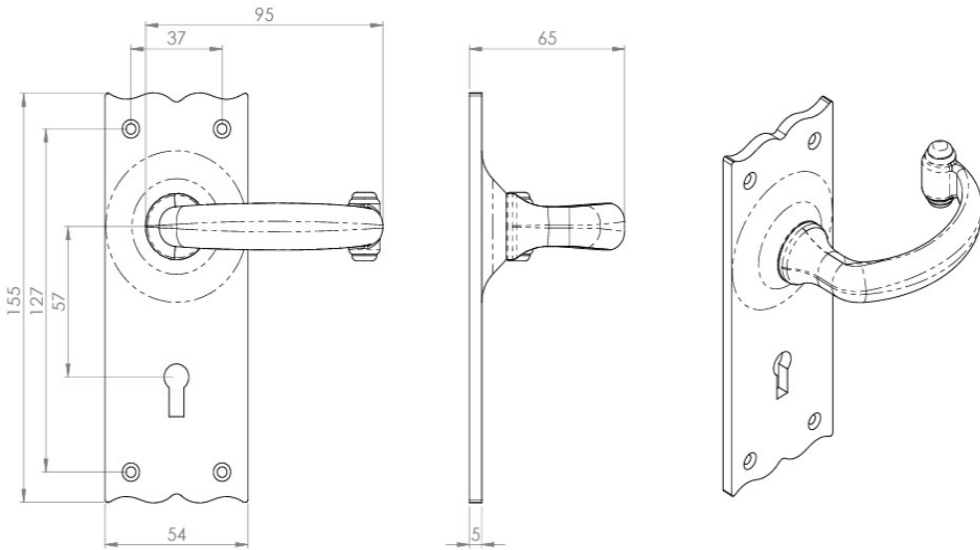

PRODUCT DATA SHEET

ITEM CODE	LF5501
MANUFACTURER	CARLISLE BRASS LTD UK
BRAND	LUDLOW
AVAILABLE FINISH	POWDER COATED BLACK
TYPE	LEVER HANDLE
LENGTH	206MM
PROJECTION	51MM
MECHANICAL WARRANTY	10 YEARS