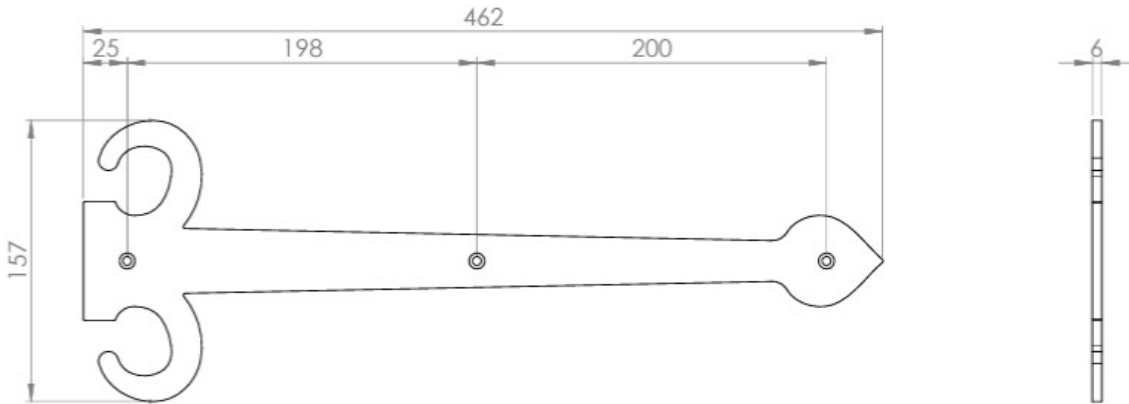

PRODUCT DATA SHEET

ITEM CODE	LF5123
MANUFACTURER	CARLISLE BRASS LTD UK
BRAND	LUDLOW
AVAILABLE FINISH	POWDER COATED BLACK
TYPE	HINGE
LENGTH	462MM
THICKNESS	6MM
MECHANICAL WARRANTY	10 YEARS