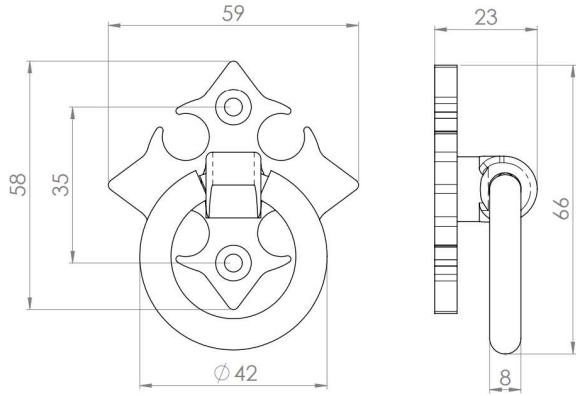

**PRODUCT DATA SHEET**

ITEM CODE	FTD1044
MANUFACTURER	CARLISLE BRASS LTD UK
BRAND	LUDLOW
AVAILABLE FINISH	BLACK ANTIQUE
TYPE	CABINET HANDLE
MECHANICAL WARRANTY	10 YEARS