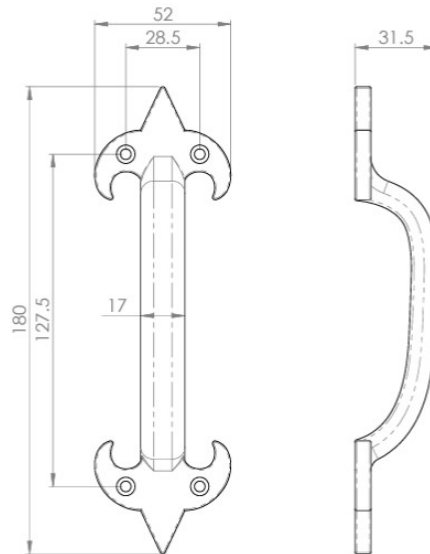

**PRODUCT DATA SHEET**

ITEM CODE	LF5574B
MANUFACTURER	CARLISLE BRASS LTD UK
BRAND	LUDLOW
AVAILABLE FINISH	POWDER COATED BLACK
TYPE	PULL HANDLE
LENGTH	180MM
PROJECTION	31.5MM
MECHANICAL WARRANTY	10 YEARS