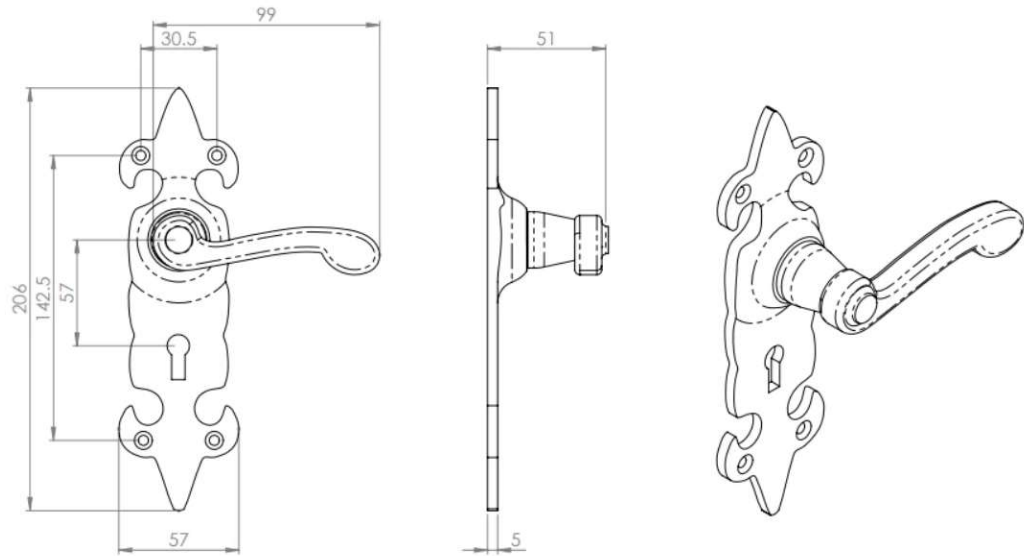

**PRODUCT DATA SHEET**

ITEM CODE	LF5504
MANUFACTURER	CARLISLE BRASS LTD UK
BRAND	LUDLOW
AVAILABLE FINISH	POWDER COATED BLACK
TYPE	LEVER HANDLE
LENGTH	206MM
PROJECTION	51MM
MECHANICAL WARRANTY	10 YEARS