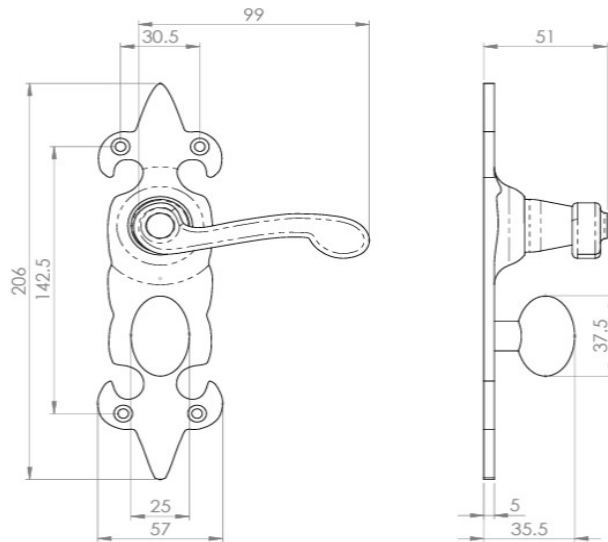

PRODUCT DATA SHEET

ITEM CODE	LF5506
MANUFACTURER	CARLISLE BRASS LTD UK
BRAND	LUDLOW
AVAILABLE FINISH	POWDER COATED BLACK
TYPE	LEVER HANDLE
LENGTH	206MM
PROJECTION	51MM
MECHANICAL WARRANTY	10 YEARS

Parkhouse Road, Carlisle, Cumbria, CA3 0JU