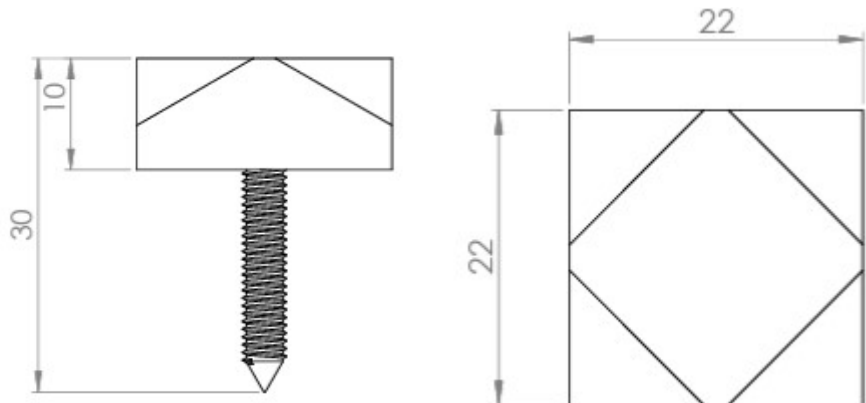

PRODUCT DATA SHEET

ITEM CODE	LF55103
MANUFACTURER	CARLISLE BRASS LTD UK
BRAND	LUDLOW
AVAILABLE FINISH	POWDER COATED BLACK
TYPE	ACCESSORIES
DIMENSION	22MM x 22MM
HEIGHT	10MM
MECHANICAL WARRANTY	10 YEARS