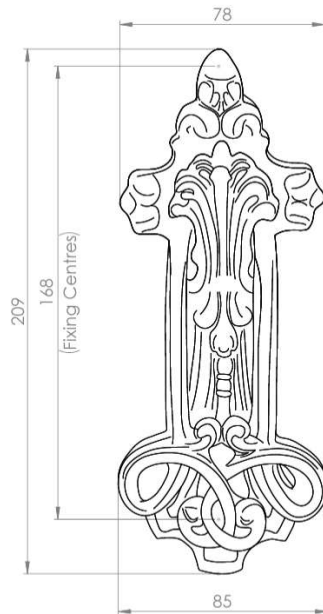

**PRODUCT DATA SHEET**

ITEM CODE	LF5591
MANUFACTURER	CARLISLE BRASS LTD UK
BRAND	LUDLOW
AVAILABLE FINISH	POWDER COATED BLACK
TYPE	ACCESSORIES
OVERALL LENGTH	209MM
WIDTH	78MM
MECHANICAL WARRANTY	10 YEARS