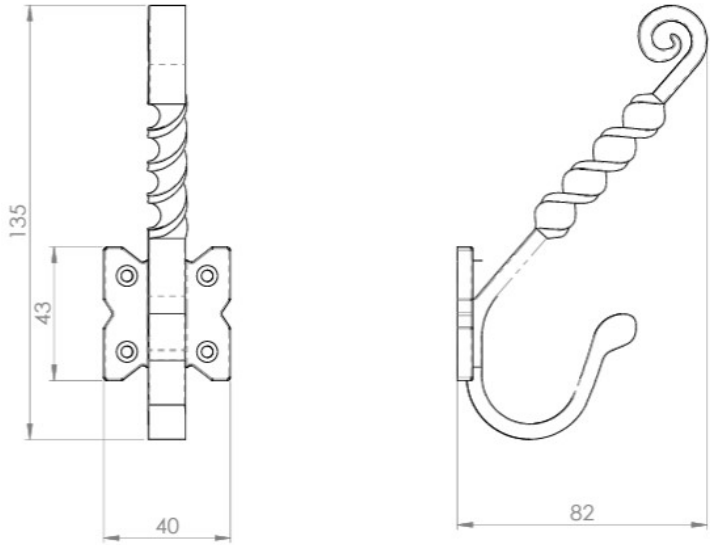

PRODUCT DATA SHEET

ITEM CODE	LF5526
MANUFACTURER	CARLISLE BRASS LTD UK
BRAND	LUDLOW
AVAILABLE FINISH	POWDER COATED BLACK
TYPE	ACCESSORIES
LENGTH	135MM
PROJECTION	82MM
MECHANICAL WARRANTY	10 YEARS