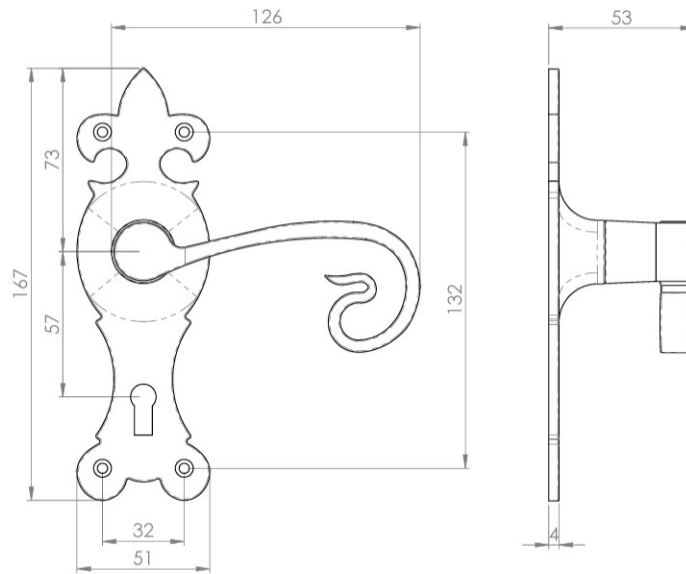

PRODUCT DATA SHEET

ITEM CODE	LF5116
MANUFACTURER	CARLISLE BRASS LTD UK
BRAND	LUDLOW
AVAILABLE FINISH	POWDER COATED BLACK
TYPE	LEVER HANDLE
LENGTH	167MM
PROJECTION	53MM
MECHANICAL WARRANTY	10 YEARS