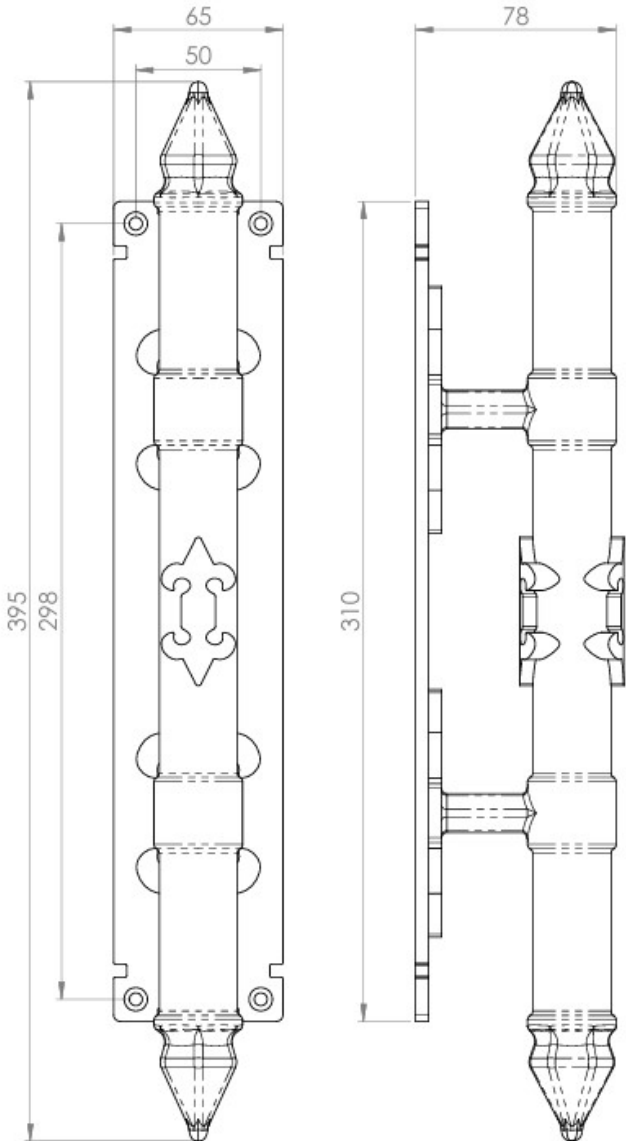

**PRODUCT DATA SHEET**

ITEM CODE	
MANUFACTURER	CARLISLE BRASS LTD UK
BRAND	LUDLOW
AVAILABLE FINISH	POWDER COATED BLACK
TYPE	PULL HANDLE
LENGTH	407MM
PROJECTION	78MM
MECHANICAL WARRANTY	10 YEARS

Parkhouse Road, Carlisle, Cumbria, CA3 0JU