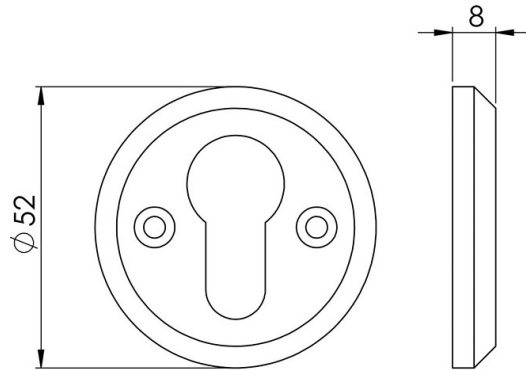

**PRODUCT DATA SHEET**

ITEM CODE	LF5539
MANUFACTURER	CARLISLE BRASS LTD UK
BRAND	LUDLOW
AVAILABLE FINISH	POWDER COATED BLACK
TYPE	ESUCUTCHEON
DIAMETER	52MM
DEPTH	8MM
MECHANICAL WARRANTY	10 YEARS