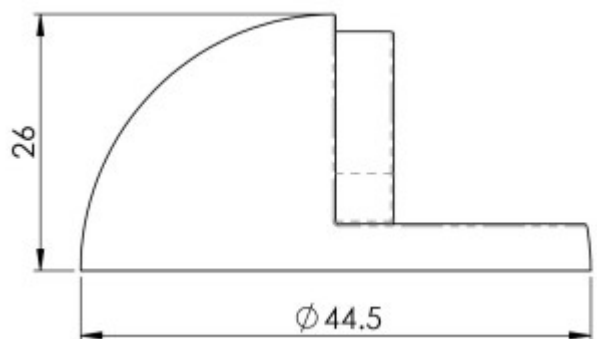

PRODUCT DATA SHEET

ITEM CODE	AA20
MANUFACTURER	CARLISLE BRASS LTD UK
BRAND	CARLISLE BRASS
AVAILABLE FINISH	MATT BLACK SATIN BRASS ANTIQUÉ BRASS
TYPE	DOOR STOPPER
DIAMETER	44.5MM
PROJECTION	26MM
MECHANICAL WARRANTY	10 YEARS