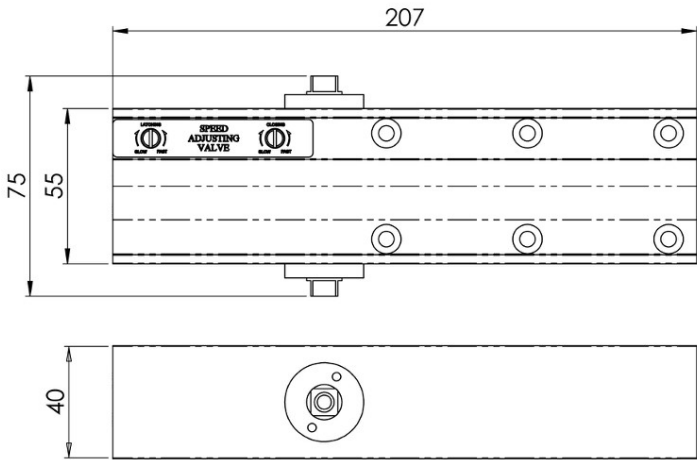

## PRODUCT DATA SHEET

ITEM CODE	DCT2024SV
MANUFACTURER	CARLISLE BRASS LTD UK
BRAND	EUROSPEC
AVAILABLE FINISH	SILVER
TYPE	DOOR CLOSER
MAXIMUM DOOR WIDTH	1100MM
MAXIMUM DOOR WEIGHT	80 KGS
ANGLE OPENING	180°
MECHANICAL WARRANTY	10 YEARS