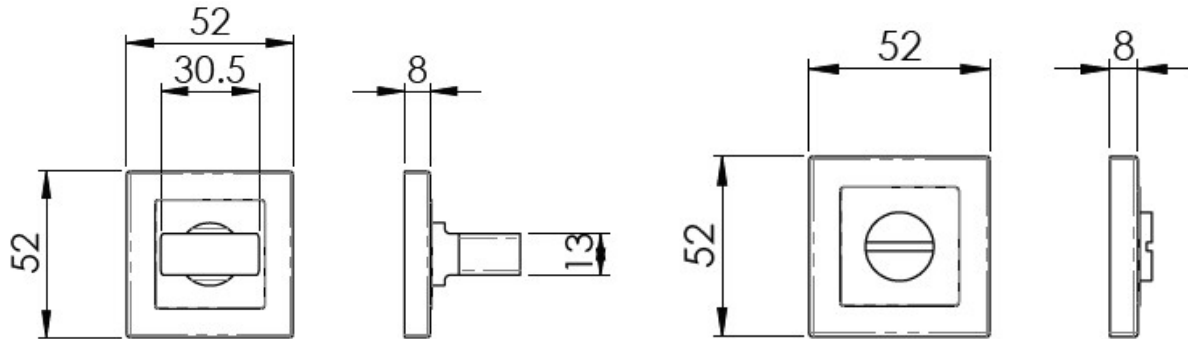

PRODUCT DATA SHEET

ITEM CODE	SST1415MB
MANUFACTURER	CARLISLE BRASS LTD UK
BRAND	EUROSPEC
AVAILABLE FINISH	MATT BLACK
TYPE	TURN AND RELEASE
ROSSETTE DIMENSION	52MM x 52MM
ROSSETTE DEPTH	8MM
MECHANICAL WARRANTY	10 YEARS