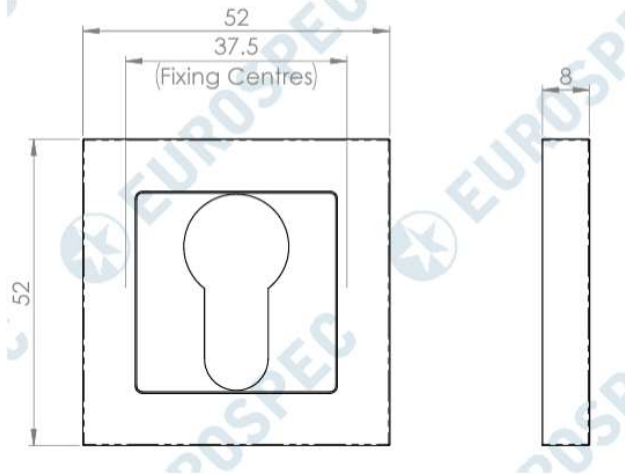

PRODUCT DATA SHEET

ITEM CODE	SSE1405MB
MANUFACTURER	CARLISLE BRASS LTD UK
BRAND	EUROSPEC
AVAILABLE FINISH	MATT BLACK
TYPE	EUROPROFILE
ROSSETTE DIMENSION	52MM x 52MM
ROSSETTE DEPTH	8MM
MECHANICAL WARRANTY	10 YEARS