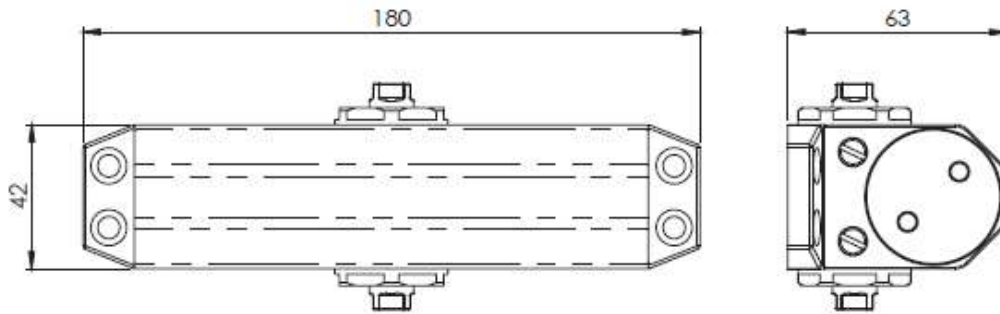

PRODUCT DATA SHEET

ITEM CODE	CDG003
MANUFACTURER	CARLISLE BRASS LTD UK
BRAND	EUROSPEC
AVAILABLE FINISH	SILVER
TYPE	DOOR CLOSER
MAXIMUM DOOR WIDTH	950MM
MAXIMUM DOOR WEIGHT	60 KGS
ANGLE OPENING	180°
MECHANICAL WARRANTY	5 YEARS