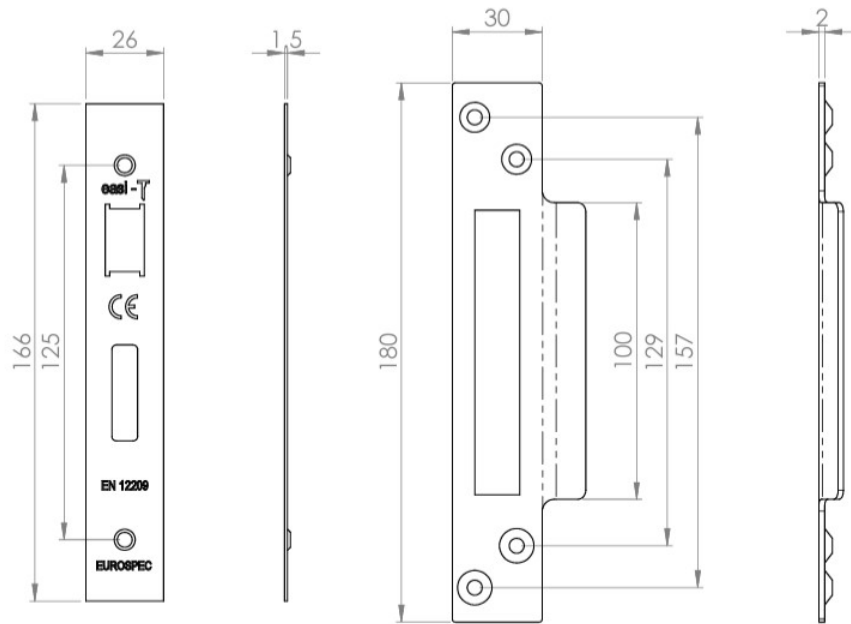

PRODUCT DATA SHEET

ITEM CODE	FSF5004
MANUFACTURER	CARLISLE BRASS LTD UK
BRAND	EUROSPEC
AVAILABLE FINISH	ANTIQUÉ BRASS SATIN BRASS MATT BLACK
TYPE	ACCESSORIES
MECHANICAL WARRANTY	5 YEARS