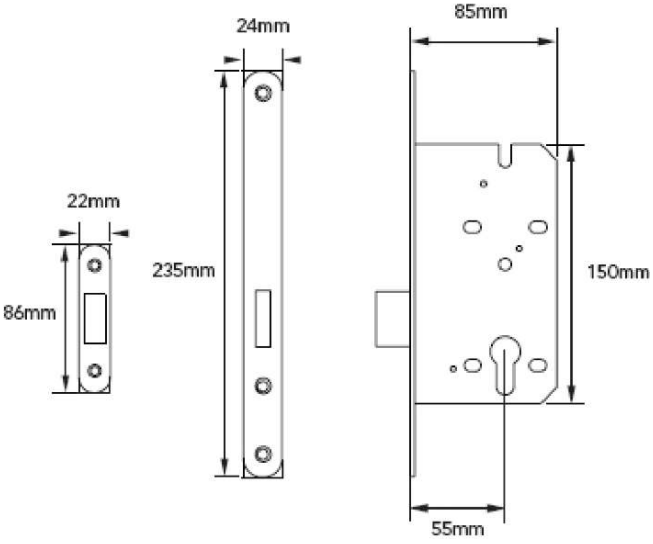

PRODUCT DATA SHEET

ITEM CODE	DLE0055EPSSS
MANUFACTURER	CARLISLE BRASS LTD UK
BRAND	EUROSPEC
AVAILABLE FINISH	SATIN STAINLESS STEEL
TYPE	MORTISE LOCK
BACKSET	55MM
OVERALL LENGTH (FACEPLATE)	235MM
MECHANICAL WARRANTY	5 YEARS