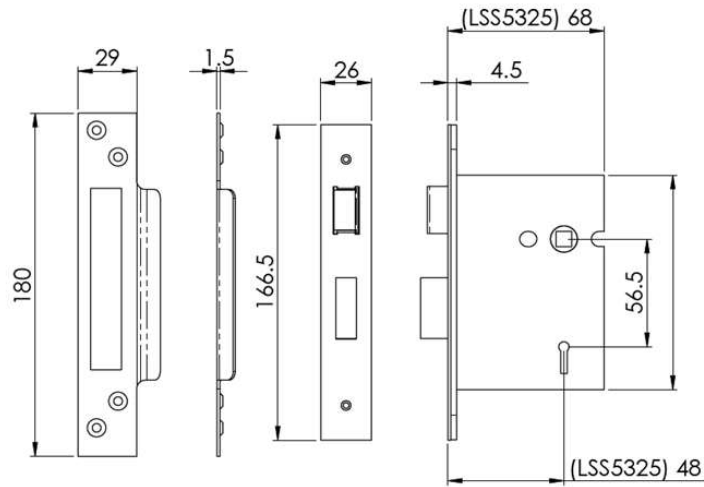

PRODUCT DATA SHEET

ITEM CODE	LSS5325
MANUFACTURER	CARLISLE BRASS LTD UK
BRAND	EUROSPEC
AVAILABLE FINISH	SATIN STAINLESS STEEL ANTIQUE BRASS SATIN BRASS MATT BLACK
TYPE	MORTISE LOCK
BACKSET	48MM
CENTRES	56.5MM
MECHANICAL WARRANTY	10 YEARS