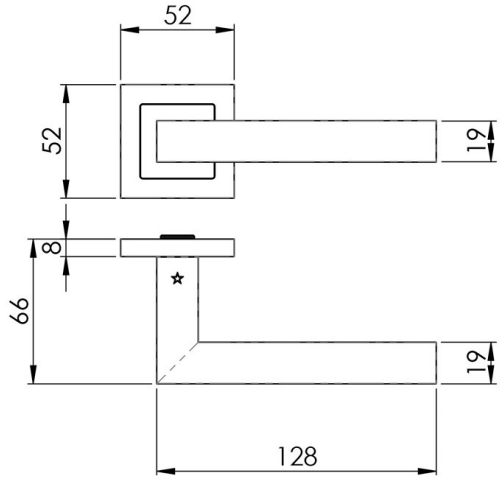

PRODUCT DATA SHEET

ITEM CODE	SSL1401MB
MANUFACTURER	CARLISLE BRASS LTD UK
BRAND	EUROSPEC
AVAILABLE FINISH	MATT BLACK
TYPE	LEVER HANDLE
ROSSETTE DIMENSION	52MM x 52MM
ROSSETTE DEPTH	8MM
PROJECTION	128MM
MECHANICAL WARRANTY	10 YEARS