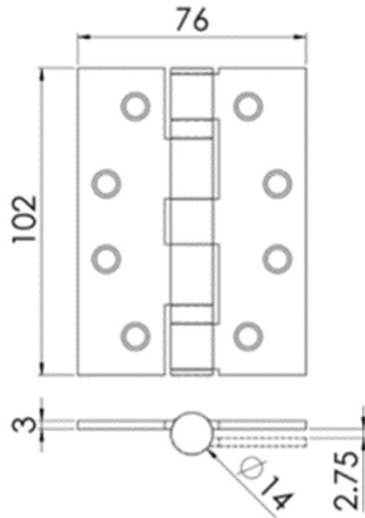

PRODUCT DATA SHEET

ITEM CODE	HIN1433/13SSS
MANUFACTURER	CARLISLE BRASS LTD UK
BRAND	EUROSPEC
AVAILABLE FINISH	SATIN STAINLESS STEEL
TYPE	HINGE
LENGTH	102MM
WIDTH	76MM
THICKNESS	3MM
MECHANICAL WARRANTY	10 YEARS