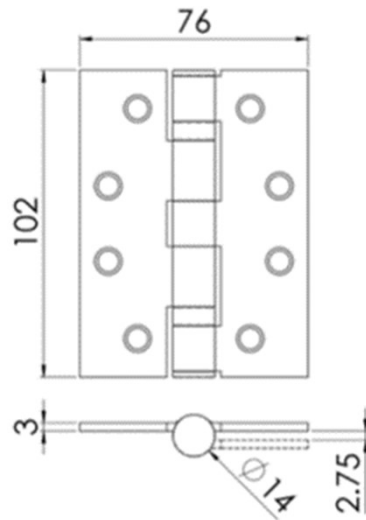

PRODUCT DATA SHEET

ITEM CODE	HIN1433P/13SB
MANUFACTURER	CARLISLE BRASS LTD UK
BRAND	EUROSPEC
AVAILABLE FINISH	SATIN BRASS
TYPE	HINGE
LENGTH	102MM
WIDTH	76MM
THICKNESS	3MM
MECHANICAL WARRANTY	10 YEARS

Parkhouse Road, Carlisle, Cumbria, CA3 0JU