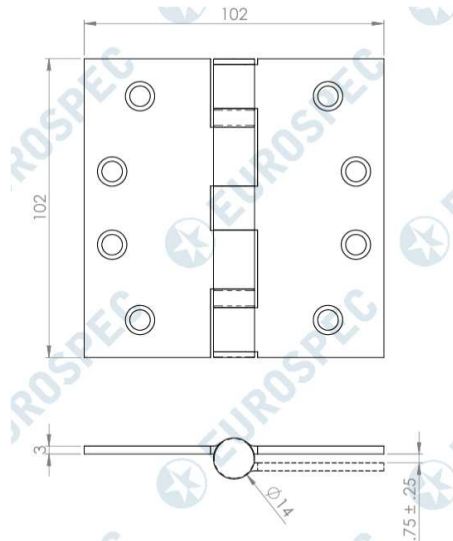

PRODUCT DATA SHEET

ITEM CODE	CEN1443/13SSS
MANUFACTURER	CARLISLE BRASS LTD UK
BRAND	EUROSPEC
AVAILABLE FINISH	SATIN STAINLESS STEEL – GRADE 316
TYPE	HINGE
LENGTH	102MM
WIDTH	102MM
THICKNESS	3MM
MECHANICAL WARRANTY	25 YEARS