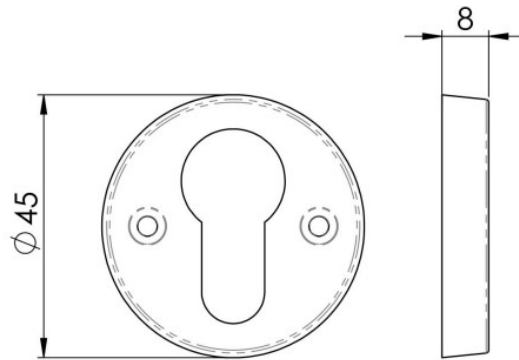

PRODUCT DATA SHEET

ITEM CODE	AA145
MANUFACTURER	CARLISLE BRASS LTD UK
BRAND	CARLISLE BRASS
AVAILABLE FINISH	POLISHED BRASS
TYPE	ESCUTCHEON
DIAMETER	145MM
PROJECTION	8MM
MECHANICAL WARRANTY	10 YEARS

10 Year Mechanical