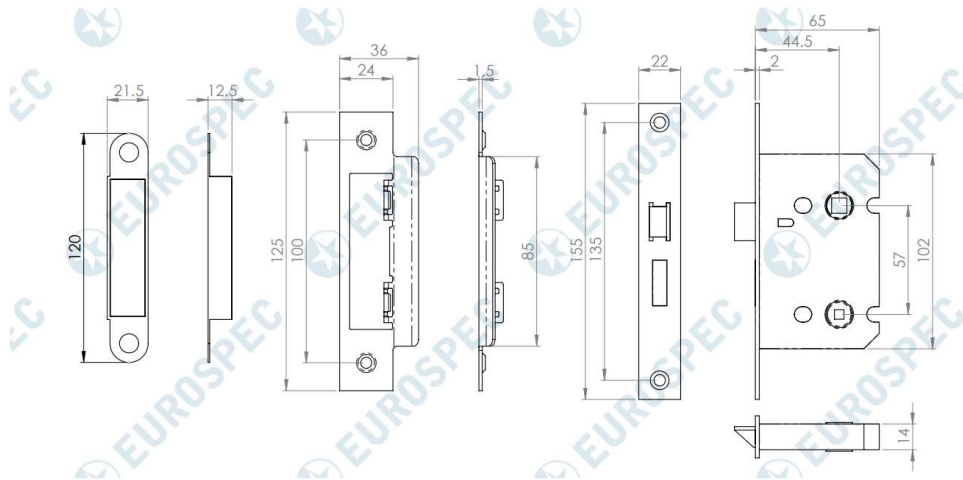

PRODUCT DATA SHEET

ITEM CODE	BAE5025
MANUFACTURER	CARLISLE BRASS LTD UK
BRAND	EUROSPEC
AVAILABLE FINISH	MATT BLACK
TYPE	BATHROOM LOCK
MECHANICAL WARRANTY	10 YEARS