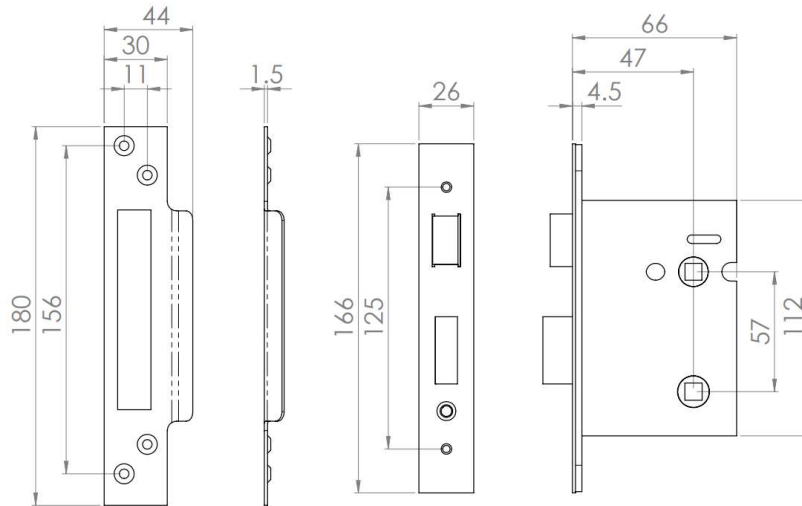

PRODUCT DATA SHEET

| | |
|---------------------|---|
| ITEM CODE | BAS5025 |
| MANUFACTURER | CARLISLE BRASS LTD UK |
| BRAND | EUROSPEC |
| AVAILABLE FINISH | MATT BLACK SATIN BRASS ANTIQUE BRASS SATIN STAINLESS STEEL |
| TYPE | BATHROOM LOCK |
| MECHANICAL WARRANTY | 10 YEARS |