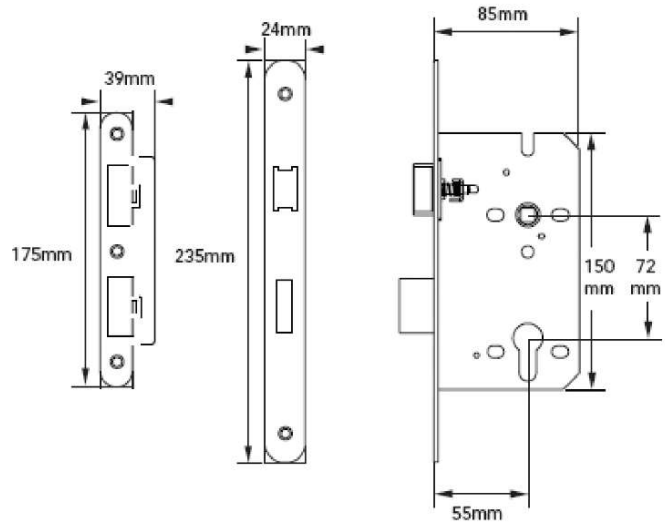

PRODUCT DATA SHEET

ITEM CODE	DLE7255EPSS
MANUFACTURER	CARLISLE BRASS LTD UK
BRAND	EUROSPEC
AVAILABLE FINISH	SATIN STAINLESS STEEL
TYPE	MORTISE LOCK
BACKSET	55MM
CENTRES	72MM
MECHANICAL WARRANTY	5 YEARS