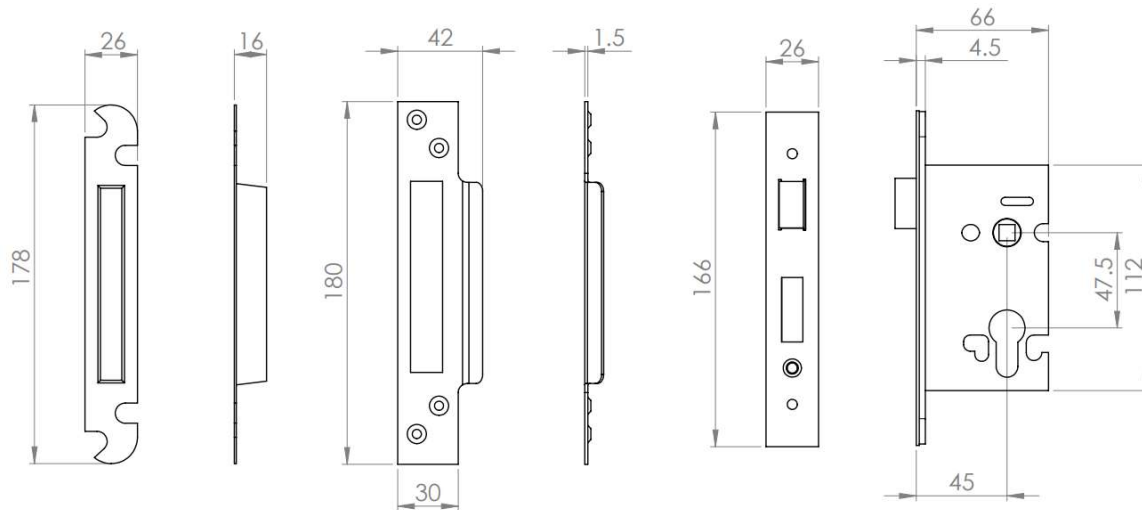

PRODUCT DATA SHEET

ITEM CODE	ESS5025
MANUFACTURER	CARLISLE BRASS LTD UK
BRAND	EUROSPEC
AVAILABLE FINISH	SATIN STAINLESS STEEL ANTIQUÉ BRASS SATIN BRASS MATT BLACK
TYPE	MORTISE LOCK
BACKSET	45MM
CENTRES	47.5MM
MECHANICAL WARRANTY	10 YEARS