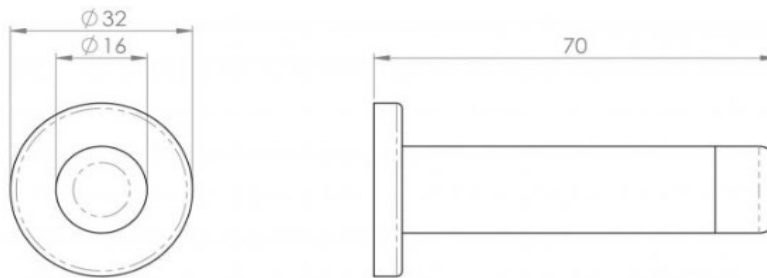

**PRODUCT DATA SHEET**

ITEM CODE	AA21
MANUFACTURER	CARLISLE BRASS LTD UK
BRAND	CARLISLE BRASS
AVAILABLE FINISH	MATT BLACK SATIN BRASS ANTIQUÉ BRASS
TYPE	DOOR STOPPER
DIAMETER	ROSE : 32MM CYLINDER : 16MM
PROJECTION	70MM
MECHANICAL WARRANTY	10 YEARS