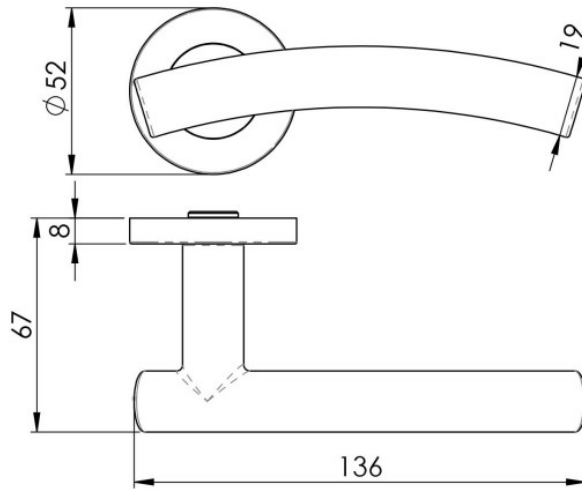

PRODUCT DATA SHEET

ITEM CODE	CSL1193
MANUFACTURER	CARLISLE BRASS LTD UK
BRAND	EUROSPEC
AVAILABLE FINISH	SATIN STAINLESS STEEL
TYPE	LEVER HANDLE
DIAMETER	ROSE: 52MM BAR : 19MM
PROJECTION	67MM
LENGTH	136MM
MECHANICAL WARRANTY	10 YEARS