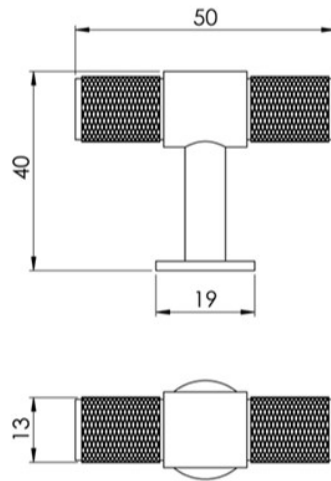

PRODUCT DATA SHEET

ITEM CODE	FTD701SB
MANUFACTURER	CARLISLE BRASS LTD UK
BRAND	CARLISLE BRASS
AVAILABLE FINISH	SATIN BRASS
TYPE	CABINET HANDLE
OVERALL LENGTH	40MM
DIAMETER	13MM
PROJECTION	40MM
MECHANICAL WARRANTY	10 YEARS