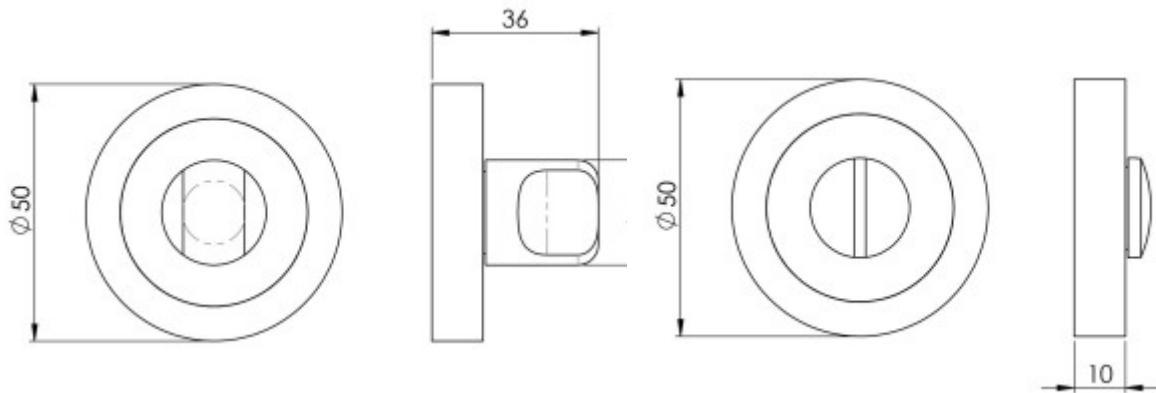

PRODUCT DATA SHEET

ITEM CODE	EUL004
MANUFACTURER	CARLISLE BRASS LTD UK
BRAND	CARLISLE BRASS
AVAILABLE FINISH	ANTIQUE BRASS SATIN BRASS MATT BLACK
TYPE	TURN AND RELEASE
DIAMETER	50MM
PROJECTION	36MM
MECHANICAL WARRANTY	25 YEARS