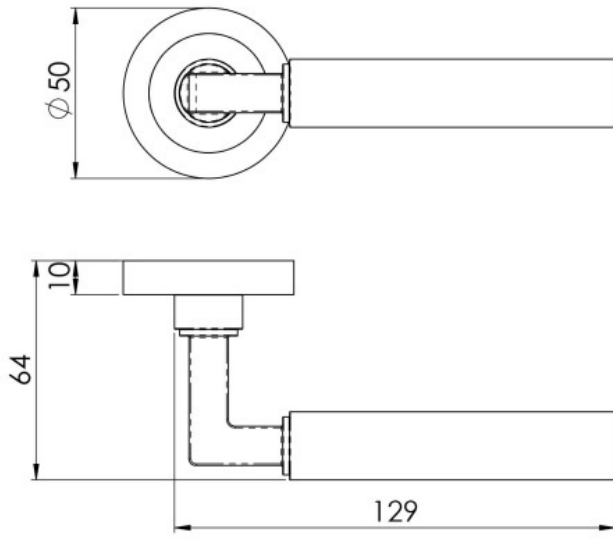

PRODUCT DATA SHEET

ITEM CODE	EUL040
MANUFACTURER	CARLISLE BRASS LTD UK
BRAND	CARLISLE BRASS
AVAILABLE FINISH	SATIN BRASS
TYPE	LEVER HANDLE
DIAMETER	50MM
PROJECTION	64MM
MECHANICAL WARRANTY	25 YEARS